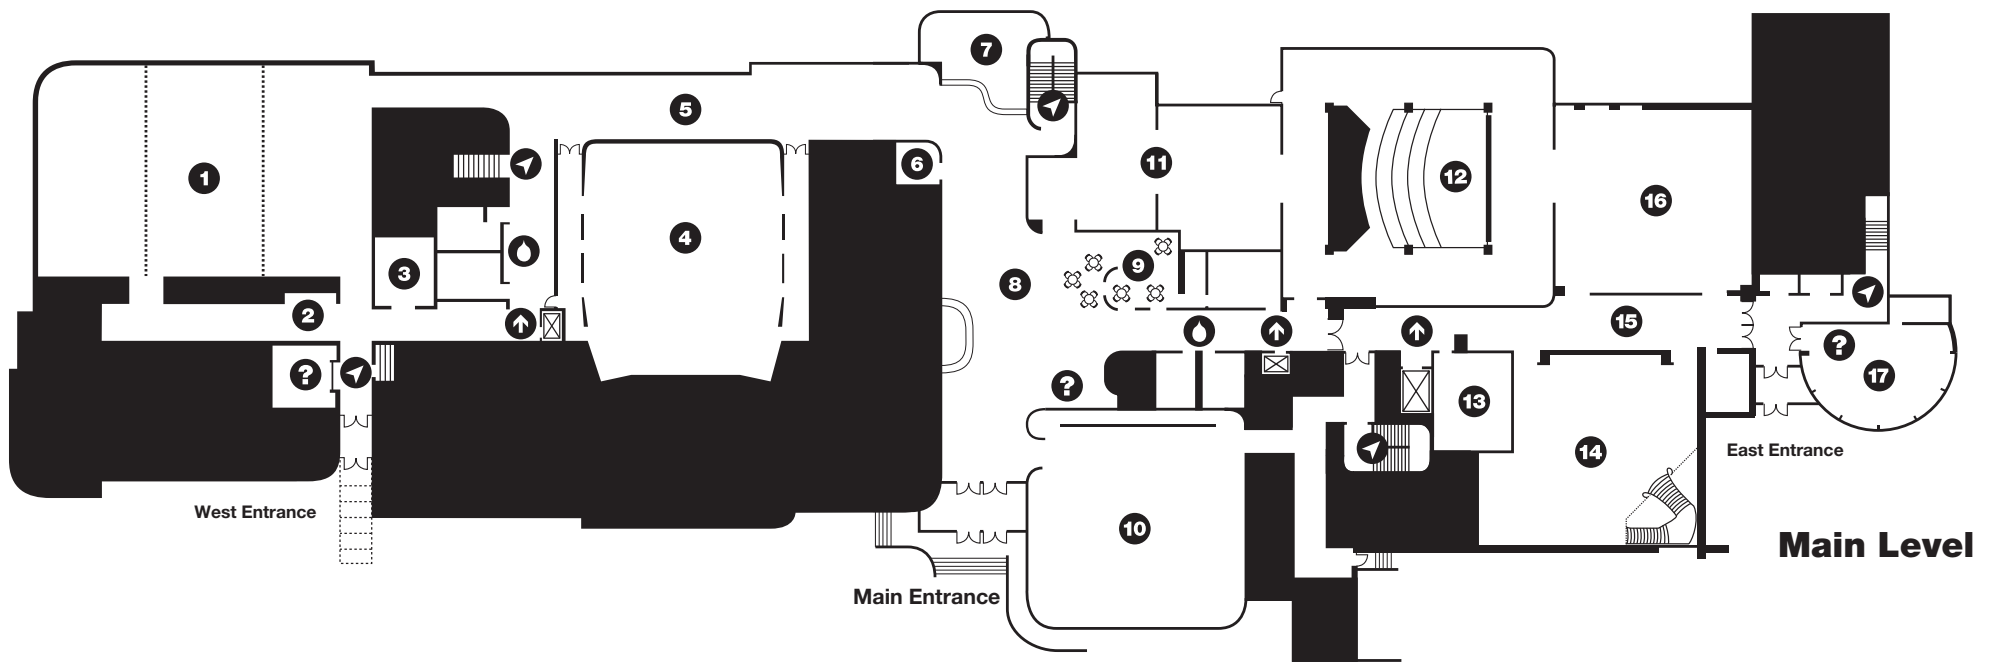

waterloo center for the arts

Upper Level
EAST WING

Upper Level
WEST WING

1. Dykeman Cedar River Lookout
 2. Allbee Digital Arts Studio
 3. Langlas Loft Gallery
 4. Ceramic Studio Complex
 5. Visual Arts Studio
 6. the isle & BHGA Education Wing
 7. McCoy-Hurley Rooftop Plaza
 8. McElroy Junior Art Gallery III
 9. Art's Workshop
 10. McElroy Junior Art Gallery II
 11. Rotary Rooftop Deck
 12. Rotary Room
 13. Rotary-Lichty Gallery
 14. Hurwich Room
-  Restrooms
 Elevators
 Stairs

Building Map

*Open during Amphitheatre Events.

- | | | |
|--|---|---|
| 1. Schoitz River Rooms I-III | 8. Watkins Grand Foyer | 15. Block-Loomis Concourse Gallery |
| 2. West Gallery | 9. Art House Café | 16. Reuling-Feldman Galleries |
| 3. Short Conference Room | 10. Petersen Town Hall | 17. GiftStore |
| 4. Hope Martin Theater | 11. Forsberg Riverside Galleries | ☾ Restrooms |
| 5. Longfellow Concourse Gallery | 12. Law-Reddington Galleries & Theatre | ↑ Elevators |
| 6. WCP/BHCT Box Office | 13. IDED Media Gallery | ▴ Stairs |
| 7. Kiwanis River Room | 14. McElroy JuniorArt Gallery I | ? Receptionist |