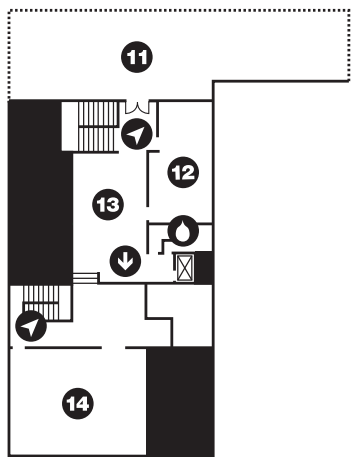

waterloo center for the arts

Upper Level
EAST WING

Upper Level
WEST WING

1. Dykeman Cedar River Lookout
 2. Allbee Digital Arts Studio
 3. Langlas Loft Gallery
 4. Ceramic Studio Complex
 5. Visual Arts Studio
 6. the isle & BHGA Education Wing
 7. McCoy-Hurley Rooftop Plaza
 8. McElroy Junior Art Gallery III
 9. Art's Workshop
 10. McElroy Junior Art Gallery II
 11. Rotary Rooftop Deck
 12. Rotary Room
 13. Rotary-Lichty Gallery
 14. Hurwich Room
-  Restrooms
 Elevators
 Stairs

Building Map

*Open during Amphitheatre Events.

- | | | |
|--|---|---|
| 1. Schoitz River Rooms I-III | 8. Watkins Grand Foyer | 15. Block-Loomis Concourse Gallery |
| 2. West Gallery | 9. Art House Café | 16. Reuling-Feldman Galleries |
| 3. Short Conference Room | 10. Petersen Town Hall | 17. GiftStore |
| 4. Hope Martin Theater | 11. Forsberg Riverside Galleries | ☾ Restrooms |
| 5. Longfellow Concourse Gallery | 12. Law-Reddington Galleries & Theatre | ↑ Elevators |
| 6. WCP/BHCT Box Office | 13. IDED Media Gallery | ▴ Stairs |
| 7. Kiwanis River Room | 14. McElroy JuniorArt Gallery I | ? Receptionist |