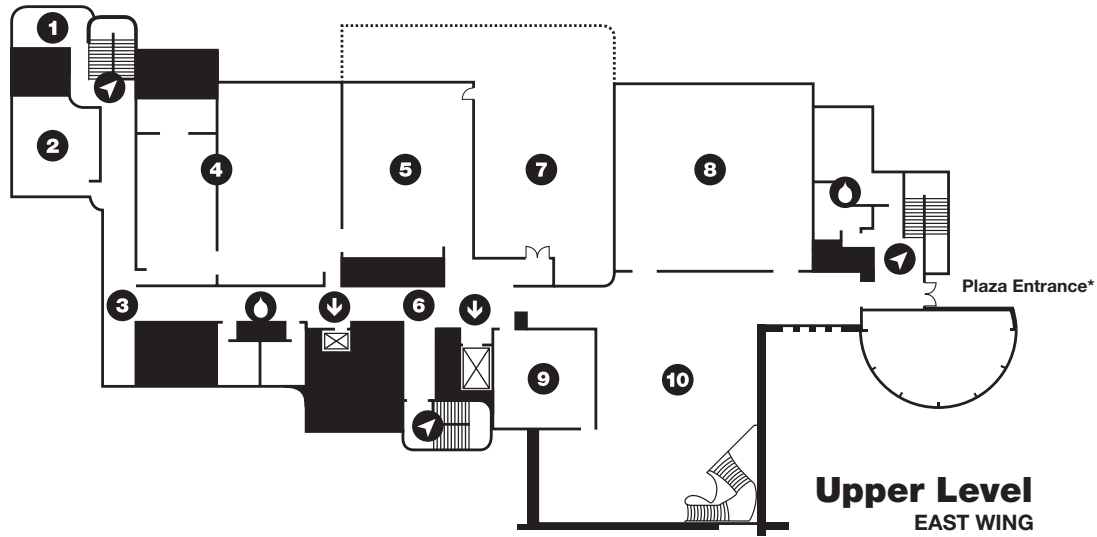

waterloo center for the arts

Upper Level
EAST WING

Upper Level
WEST WING

1. Dykeman Cedar River Lookout
 2. Allbee Digital Arts Studio
 3. Langlas Loft Gallery
 4. Ceramic Studio Complex
 5. Visual Arts Studio
 6. the isle & BHGA Education Wing
 7. McCoy-Hurley Rooftop Plaza
 8. McElroy Junior Art Gallery III
 9. Art's Workshop
 10. McElroy Junior Art Gallery II
 11. Rotary Rooftop Deck
 12. Rotary Room
 13. Rotary-Lichty Gallery
 14. Hurwich Room
-  Restrooms
 Elevators
 Stairs

Building Map

*Open during Amphitheatre Events.

- | | | |
|--|---|---|
| 1. Schoitz River Rooms I-III | 8. Watkins Grand Foyer | 15. Block-Loomis Concourse Gallery |
| 2. West Gallery | 9. Art House Café | 16. Reuling-Feldman Galleries |
| 3. Short Conference Room | 10. Petersen Town Hall | 17. GiftStore |
| 4. Hope Martin Theater | 11. Forsberg Riverside Galleries | ☾ Restrooms |
| 5. Longfellow Concourse Gallery | 12. Law-Reddington Galleries & Theatre | ↑ Elevators |
| 6. WCP/BHCT Box Office | 13. IDED Media Gallery | ▴ Stairs |
| 7. Kiwanis River Room | 14. McElroy JuniorArt Gallery I | ? Receptionist |