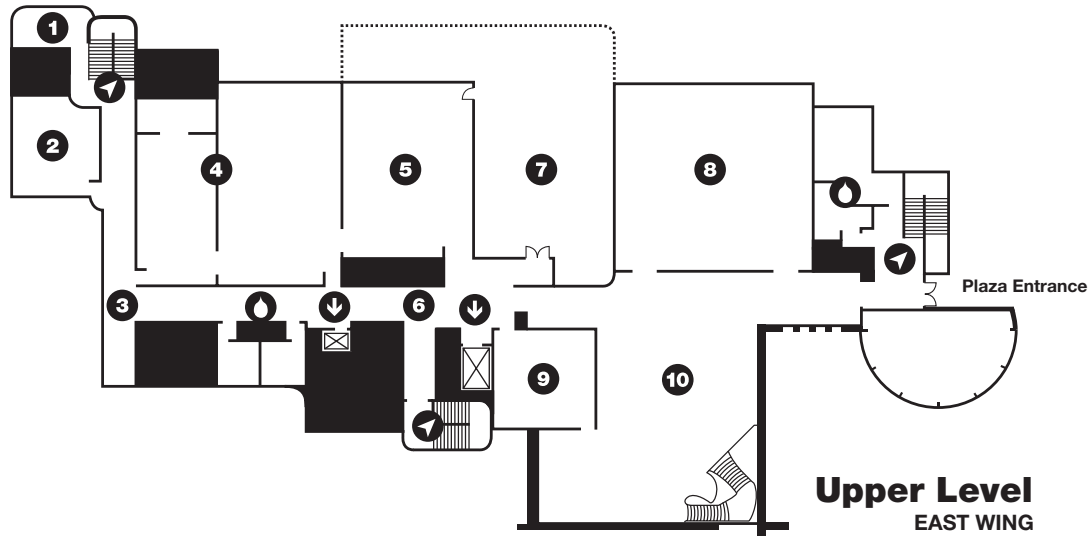

- 1.** Schoitz River Rooms I-III
- 2.** West Gallery
- 3.** Short Conference Room
- 4.** Hope Martin Theater
- 5.** WCP/BHCT Box Office
- 6.** Longfellow Concourse Gallery
- 7.** Kiwanis River Room

- 8.** Watkins Grand Foyer
- 9.** Art House Café
- 10.** Petersen Town Hall
- 11.** Forsberg Riverside Galleries
- 12.** Law-Reddington Galleries & Theatre
- 13.** IDED Media Gallery
- 14.** McElroy Junior Art Gallery I

- 15.** Block-Loomis Concourse Gallery
- 16.** Reuling-Feldman Galleries
- 17.** GiftStore
-  Restrooms
-  Elevators
-  Stairs
-  Receptionist

waterloo center for the arts

**Upper Level**  
EAST WING

**Upper Level**  
WEST WING

1. Dykeman Cedar River Lookout
  2. Allbee Digital Arts Studio
  3. Langlas Loft Gallery
  4. Ceramic Studio Complex
  5. Visual Arts Studio
  6. the isle & BHGA Education Wing
  7. McCoy-Hurley Rooftop Plaza
  8. McElroy Junior Art Gallery III
  9. Art's Workshop
  10. McElroy Junior Art Gallery II
  11. Rotary Rooftop Deck
  12. Rotary Room
  13. Rotary-Lichty Gallery
  14. Hurwich Room
-  Restrooms  
 Elevators  
 Stairs