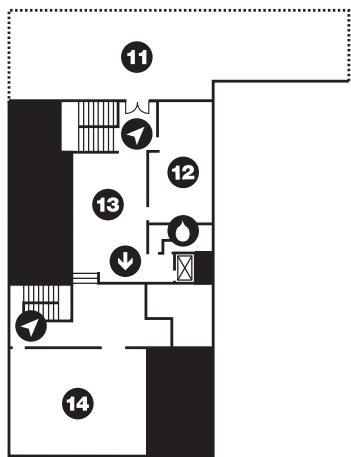

- 1.** Schoitz River Rooms I-III
- 2.** West Gallery
- 3.** Short Conference Room
- 4.** Hope Martin Theater
- 5.** WCP/BHCT Box Office
- 6.** Longfellow Concourse Gallery
- 7.** Kiwanis River Room

- 8.** Watkins Grand Foyer
- 9.** Art House Café
- 10.** Petersen Town Hall
- 11.** Forsberg Riverside Galleries
- 12.** Law-Reddington Galleries & Theatre
- 13.** IDED Media Gallery
- 14.** McElroy Junior Art Gallery I

- 15.** Block-Loomis Concourse Gallery
- 16.** Reuling-Feldman Galleries
- 17.** GiftStore
-  Restrooms
-  Elevators
-  Stairs
-  Receptionist

waterloo center for the arts

**Upper Level**  
EAST WING

**Upper Level**  
WEST WING

1. Dykeman Cedar River Lookout
  2. Allbee Digital Arts Studio
  3. Langlas Loft Gallery
  4. Ceramic Studio Complex
  5. Visual Arts Studio
  6. the isle & BHGA Education Wing
  7. McCoy-Hurley Rooftop Plaza
  8. McElroy Junior Art Gallery III
  9. Art's Workshop
  10. McElroy Junior Art Gallery II
  11. Rotary Rooftop Deck
  12. Rotary Room
  13. Rotary-Lichty Gallery
  14. Hurwich Room
-  Restrooms  
 Elevators  
 Stairs